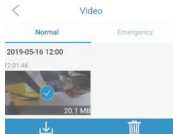

Download Video or Photo

- Go to app recording screen to select Video or Photo gallery.

Video

Photo

- Press and hold preferred video/photo to select then press "↓" to download file.

Emergency Recording

- There will be audio alert when emergency recording started.
- The device will begins saving emergency recording when impact is detected.