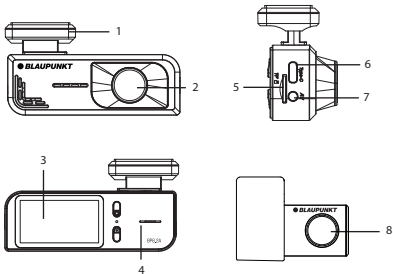

STRUCTURE

1. Holder

2. Front Camera Lens

3. 2" Inch LCD Screen

4. Speaker

5. Micro SD Card Slot

6. USB Type-C Power Supply

7. Rear Camera Input

8. Rear Camera Lens

- Resolution : Front 2MP 2K 2560 x 1440 (25fps)
Rear 1MP FHD 1920x1080 (25fps)
- Wide viewing angle : Front - 105°, Rear - 120°
- Screen display : Front, Rear
- 2" LCD screen display
- Loop Recording
- Parking Monitoring
- Built-in G-sensor
- Wireless control app
- Built-in microphone & speaker
- Language : English, Chinese Simplified, Chinese Traditional, Japanese, Vietnam, Russian & Thailand
- Power supply : DC 12V
- Temperature : -10°C ~ 65°C (Operating),
-4°C ~ 158°C (Storage)
- Support up to 512GB Micro SD
- Includes : wireless control dongle, wiring harness, rear camera cable & manual